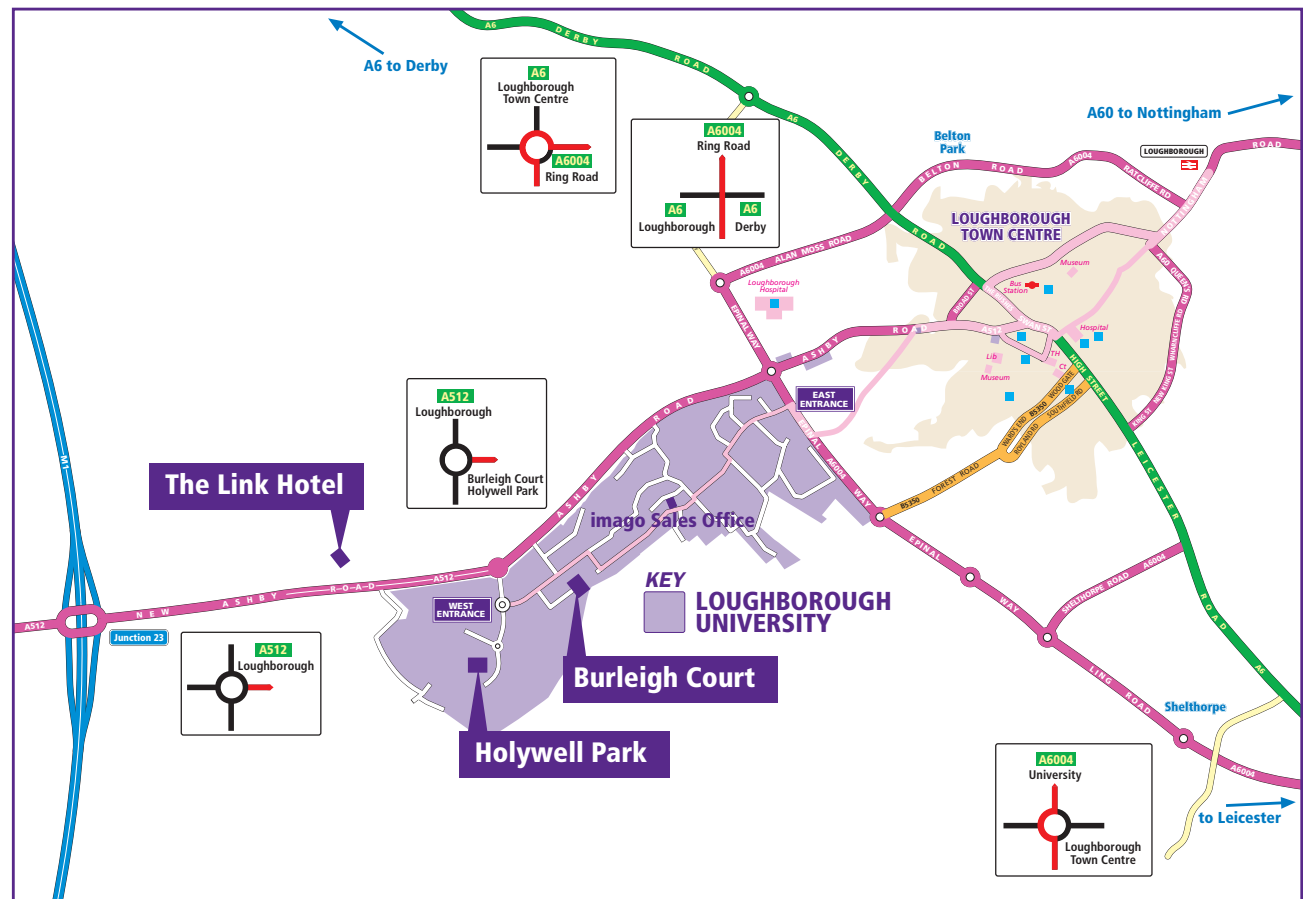

On Arrival

Security barriers are in operation at each entrance to the campus. Visitors are asked to report to one of the gatehouses where staff will issue a pass and direct you to your destination.